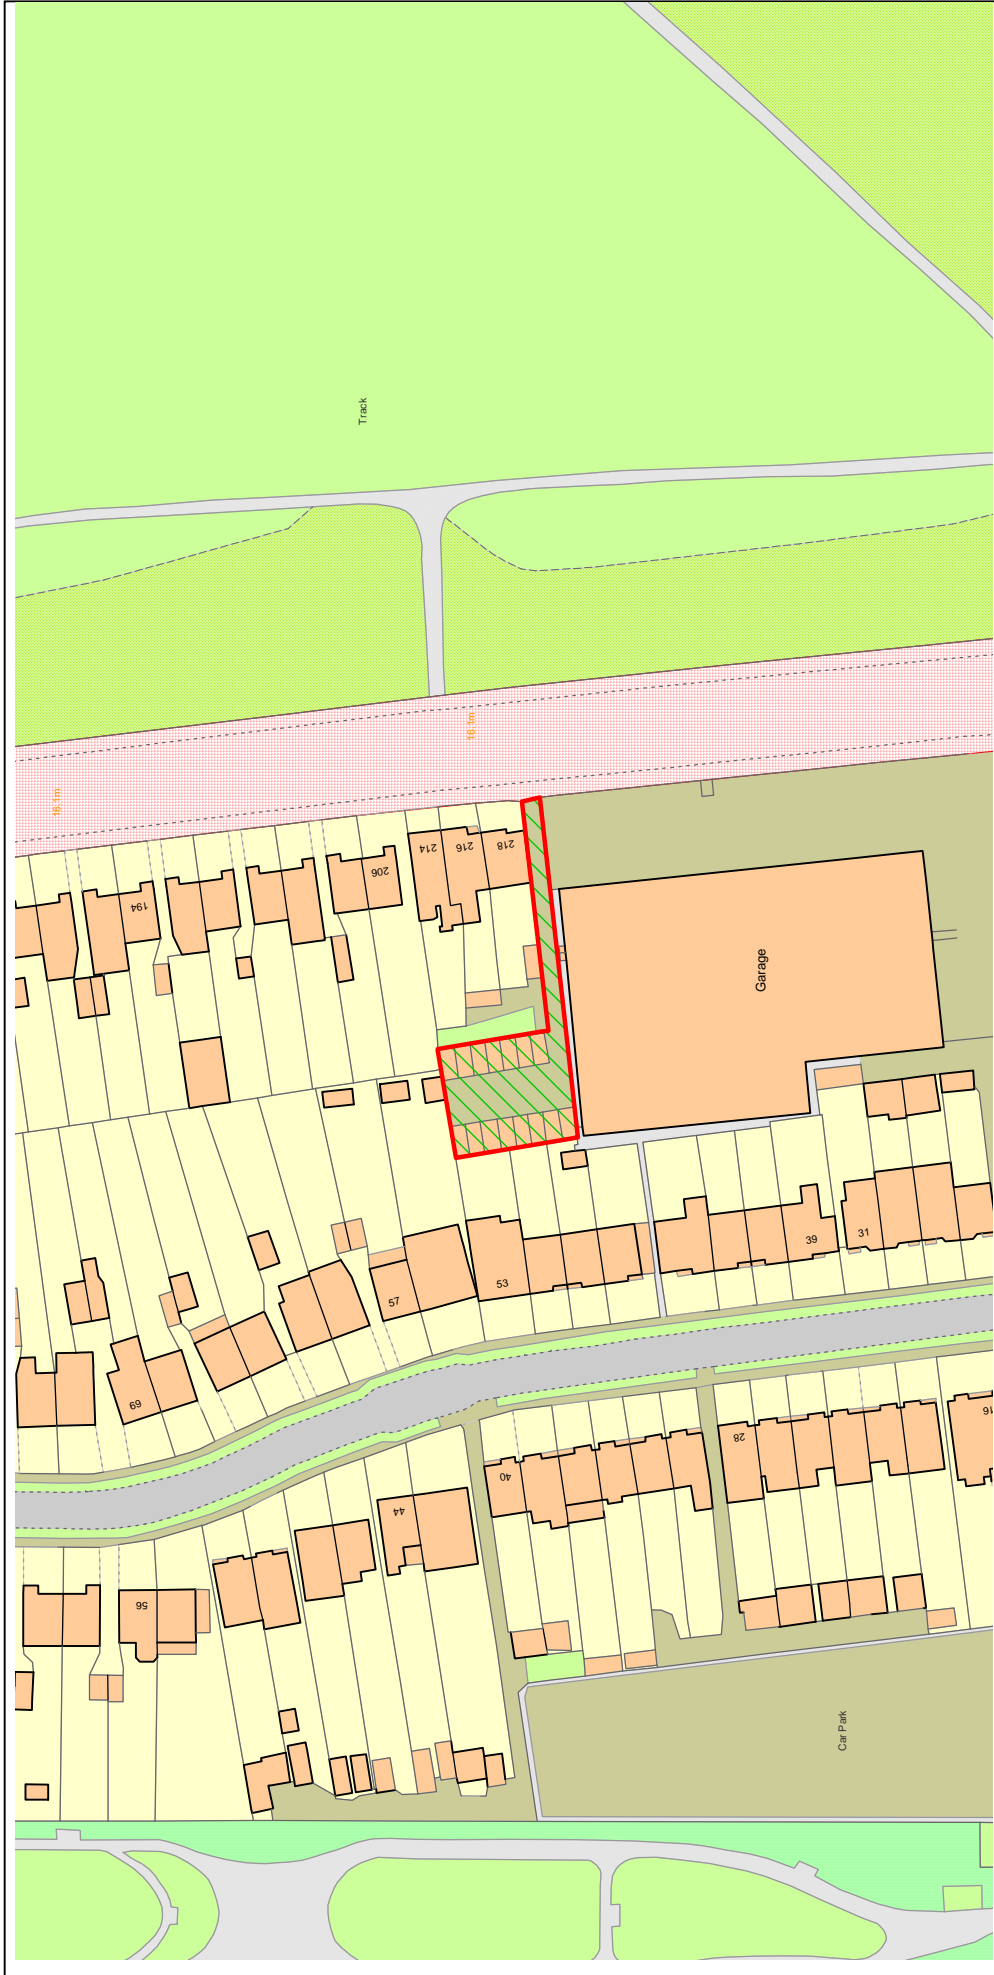

NORTHGATE SE GIS Print Template

Text Details **RO 218 Morden Rd**

This material has been reproduced from Ordnance Survey digital map data with the permission of the controller of Her Majesty's Stationery Office, © Crown Copyright.